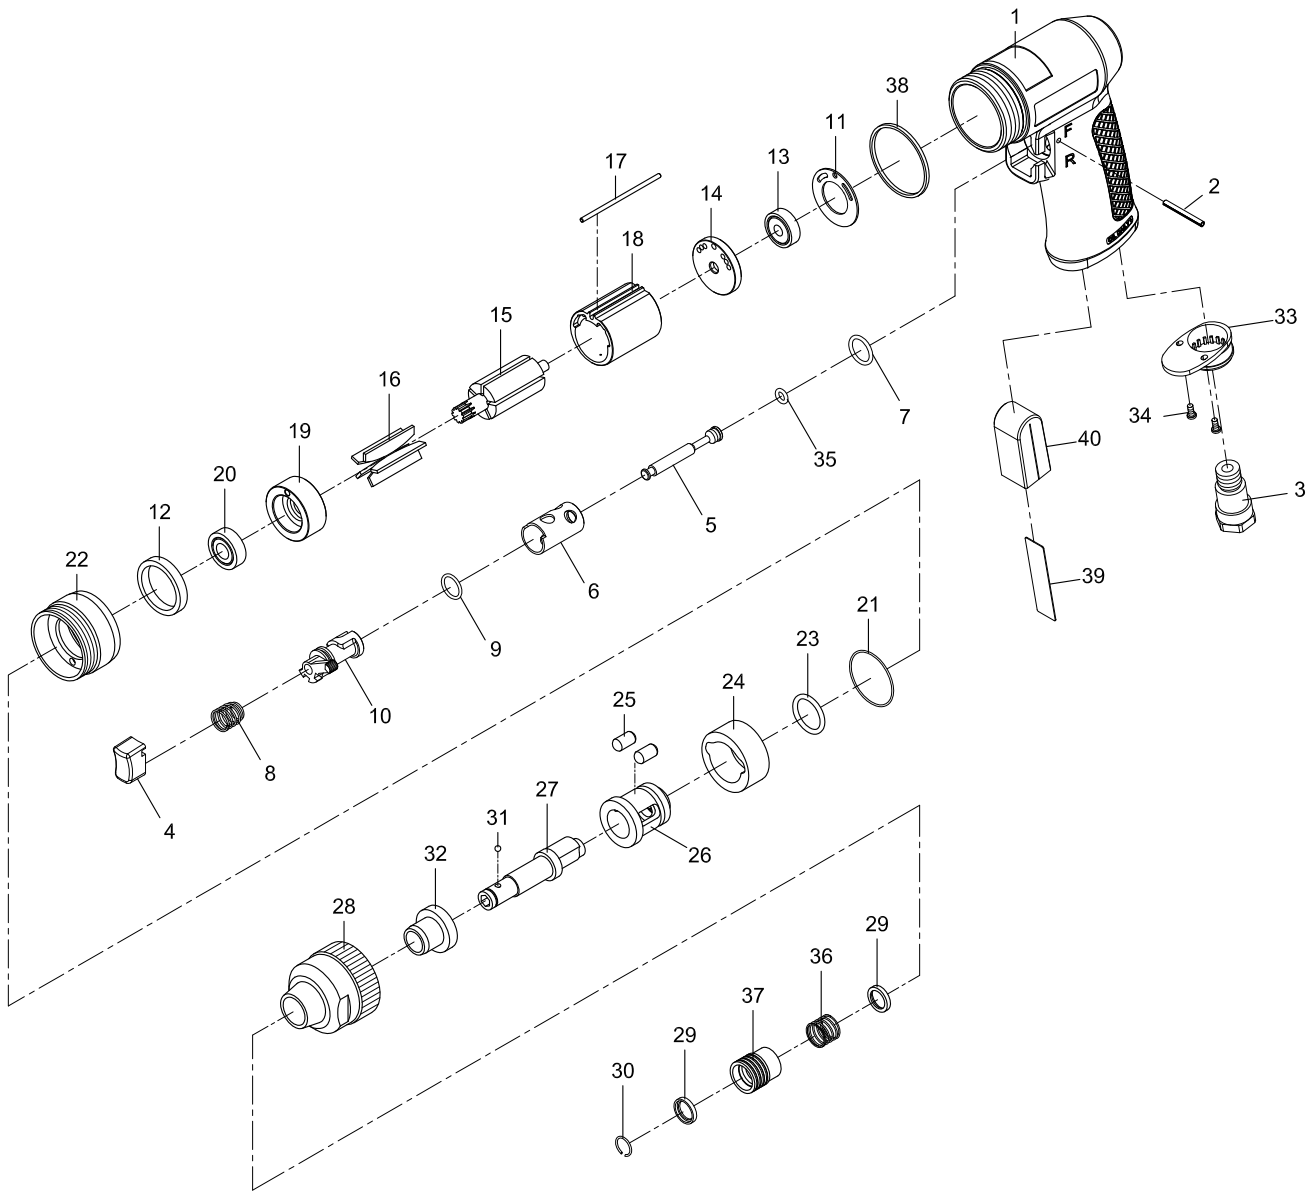

1/4" HEX. DRIVE SUPER POWERFUL IMPACT SCREWDRIVER

Index No.	Parts No.	Description	Index No.	Parts No.	Description
1	48-750001	Motor Housing	21	OR03200100	O-Ring (Ø32xØ1)
2	80202	Spring Pin (Ø2.5x24L)	22	40-725328	Clamp Nut
3	75-725303	Air Inlet	23	OR01872262	O-Ring (Ø18.72xØ2.62)
4	795804	Trigger	24	40-725311	Hammer
5	80205-12	Valve Stem	25	40-725317	Hammer Pin (2)
6	80206	Valve Bushing	26	40-725308	Hammer Cage
7	80247	O-Ring (Ø13.8xØ2)	27	48-725302	Anvil
8	75-730008	Valve Spring	28	40-725332	Hammer Case
9	80209	O-Ring (Ø12xØ1.6)	29	48-401444	Washer (2)
10	80210	Reverse Lever	30	80230	Retaining Ring
11	80211	Motor Gasket	31	40145	Steel Ball (1/8")
12	40-725327	Washer	32	40-725325	Anvil Bushing
13	030113	Ball Bearing (626zz)	33	70110	Exhaust Diffuser
14	75-725314	Rear End Plate	34	40309	Screw (2) (TS2.9)
15	40-725315	Rotor	35	70107	O-Ring (Ø4.8xØ1.9)
16	80216	Rotor Blade (5)	36	AS000156	Spring
17	48-830017	Pin	37	48-725342	Ball Retainer
18	48-830018	Cylinder	38	75-725351	Decoration Ring
19	40-725319	Front End Plate	39	75-750007	Iron Sheet
20	070130	Ball Bearing (77R6zz)	40	75-750020	Damping Material